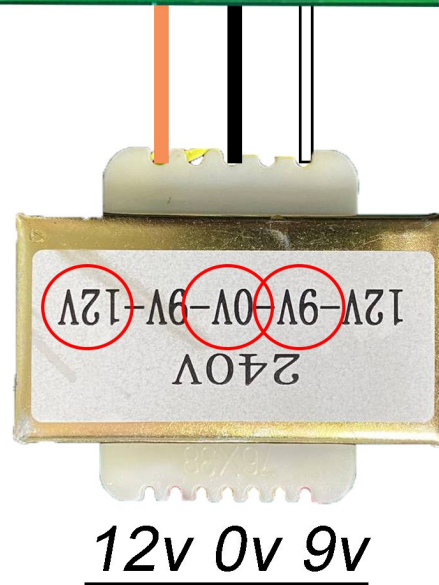

Wiring Diagram For Transformer With S1-4 Control Panel

VIDEO TUTORIAL