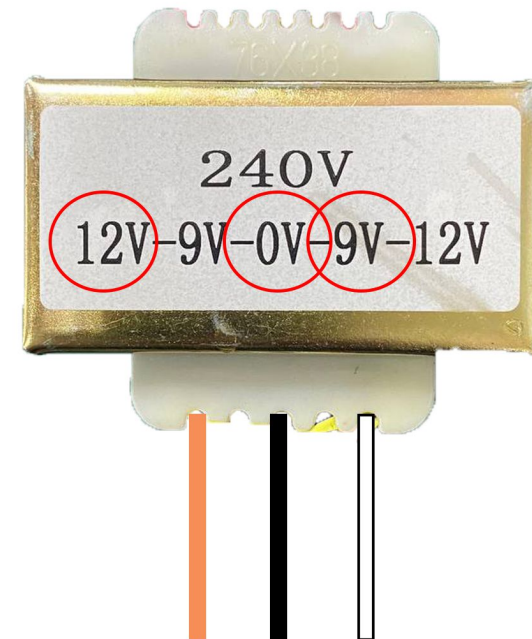

Wiring Diagram For Transformer With S1-4 Control Panel

VIDEO TUTORIAL