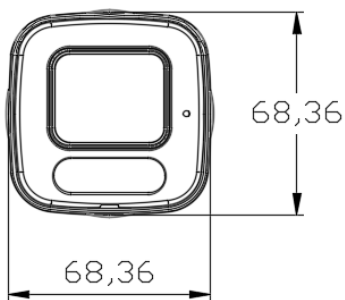

8MP Dual Light PoE

Bullet IP Camera ES Series

IPC-ES8580PNF-IR2R-PAT

Introduction

IPC-ES8580PNF-IR2R-PAT is a AI Dual Light PoE waterproof bullet network camera, suitable for places with low or no light conditions and high definition image quality, such as roads, warehouses, underground parking lots, bars, pipelines, parks, etc.

Human Detect
Spotlight

Dimension

Main Features

Black Light

PoE

Vehicle shape
detection

IP67 Waterproof

Human detection

Image

Max resolution	3840*2160
Frame Rate	8MP 3840*2160@15fps; 5MP 2880*1616@25fps; 4MP 2560*1440@25fps; 2MP 1920*1080@25fps;
Setting	Saturation, brightness and contrast are adjustable through IE browser or client software.

General

Temperature	-10°C- +60°C
Humidity	10%-90% RH
Power	DC12V±10%/POE
IR Range	4* (Infrared + white light), "IR2":20-30 meters
Consumption	MAX 4W
Material	metal
waterproof	IP67
Weight	Around 360g
Dimension	68.36mm*68.36mm *174.29mm