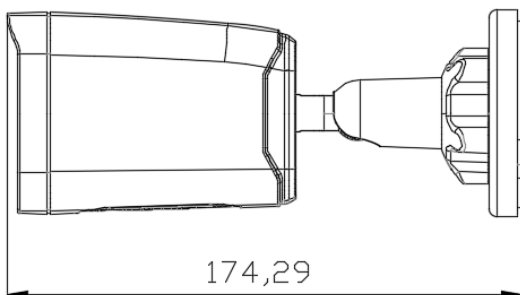

8MP Dual Light PoE

Bullet IP Camera ES Series

IPC-ES8580PNF-IR2R-PAT

Introduction

IPC-ES8580PNF-IR2R-PAT is a AI Dual Light PoE waterproof bullet network camera, suitable for places with low or no light conditions and high definition image quality, such as roads, warehouses, underground parking lots, bars, pipelines, parks, etc.

Human Detect
Spotlight

Dimension

Main Features

Black Light

PoE

Vehicle shape
detection

IP67 Waterproof

Human detection

General

Temperature	-10°C- +60°C
Humidity	10%-90% RH
Power	DC12V±10%/POE
IR Range	4* (Infrared + white light), "IR2":20-30 meters
Consumption	MAX 4W
Material	metal
waterproof	IP67
Weight	Around 360g
Dimension	68.36mm*68.36mm *174.29mm